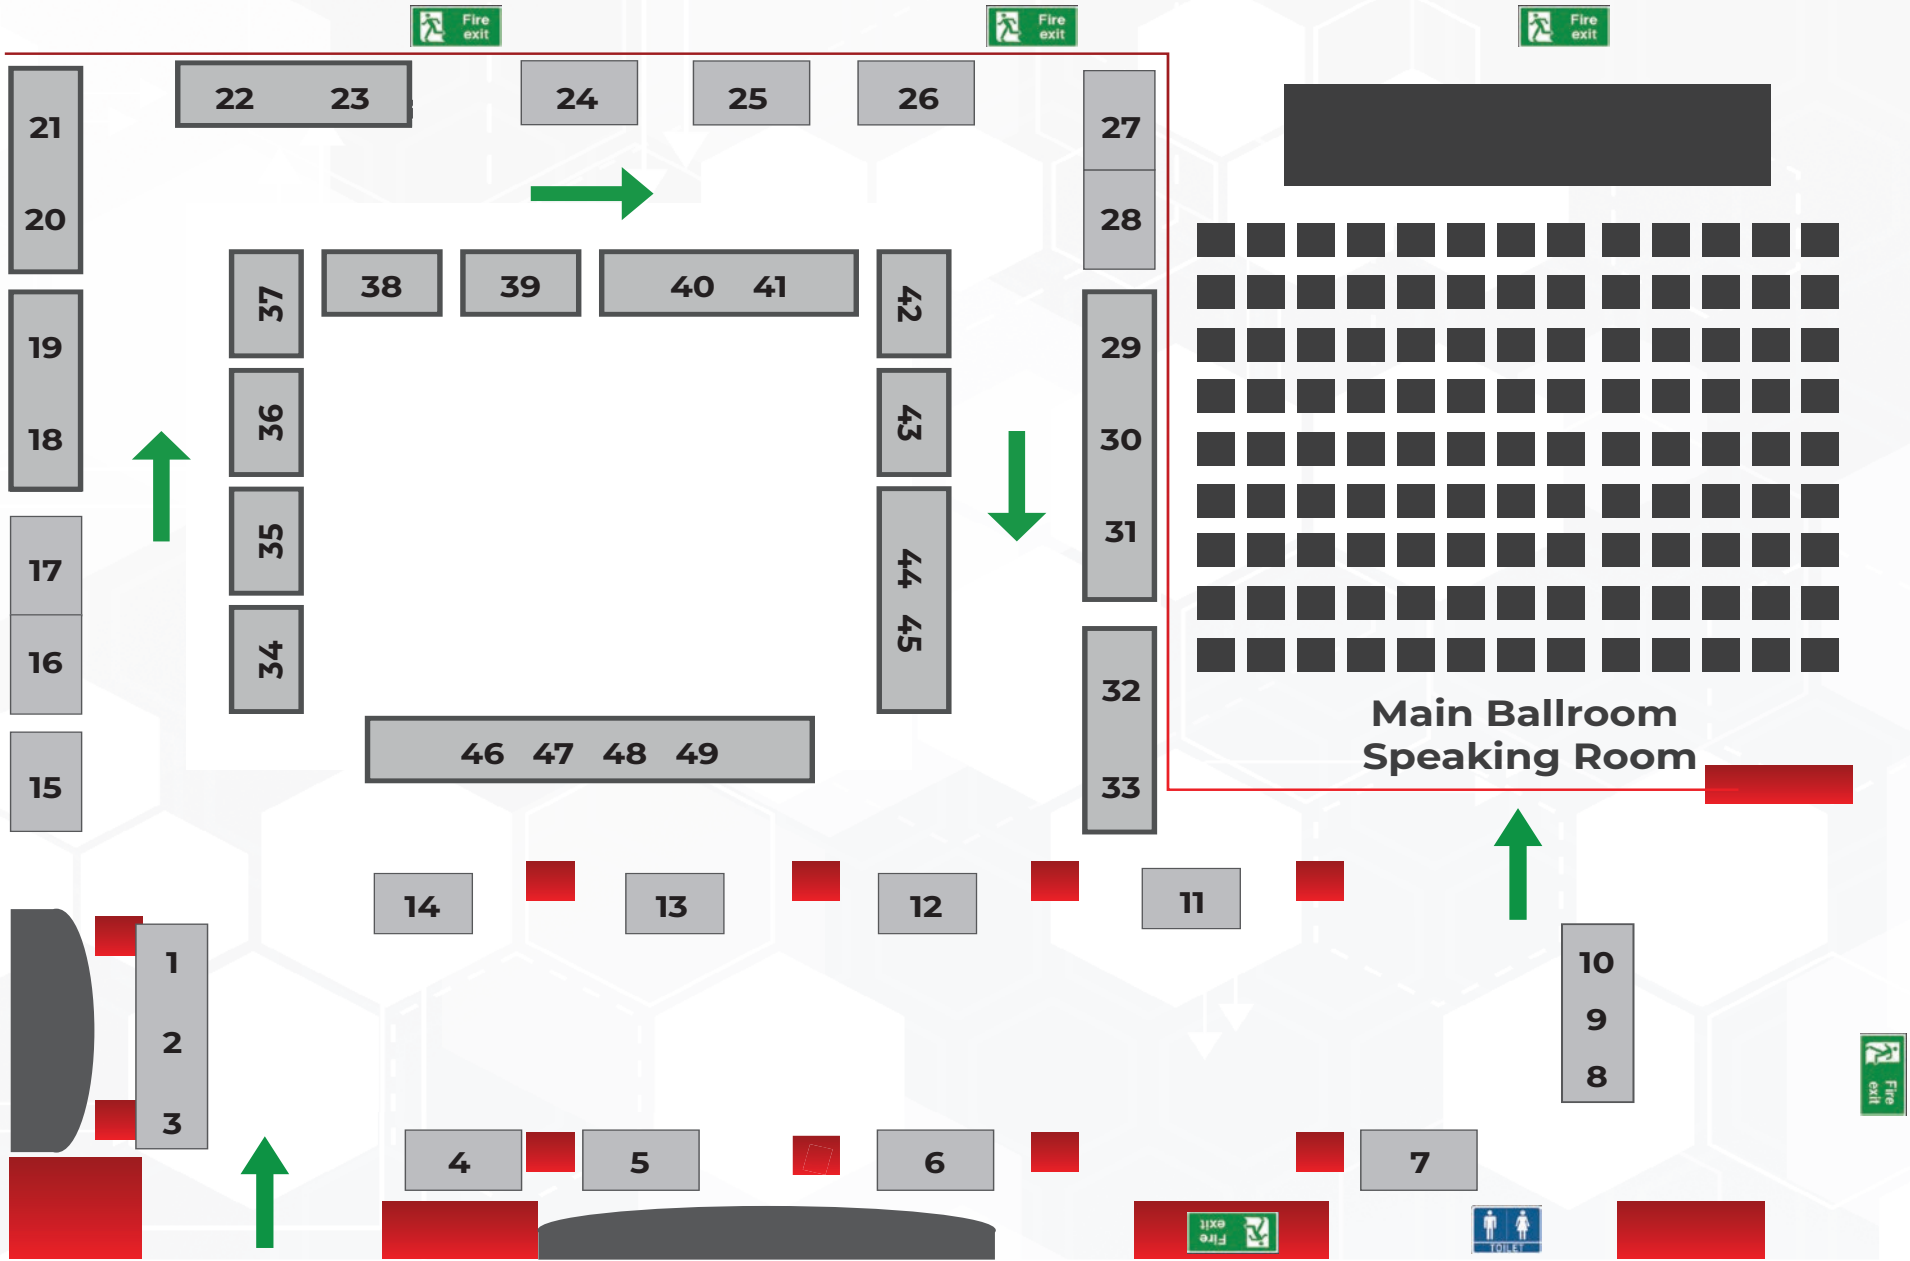

### MAP OF EXHIBITORS

Main Ballroom  
Speaking Room

- 1-3 University of Galway
- 4 The Technological University of the Shannon (TUS)
- 5 St. Patrick's Pontifical University
- 6 University of Limerick
- 7 National Maritime College of Ireland (NMCI)
- 8 - 10 Atlantic Technology University (ATU)
- 11 National Learning Network (NLN)
- 12 Romero Games
- 13 Maynooth University
- 14 Mary Immaculate College
- 15 Glam Gals Beauty Salon and Academy